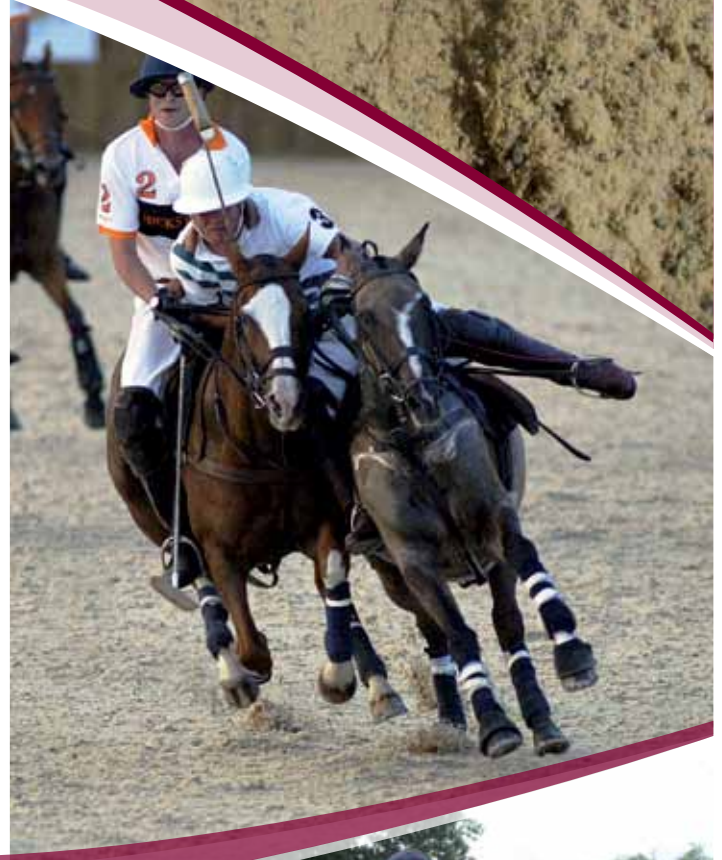

MC Ecotrack

The International
competition surface